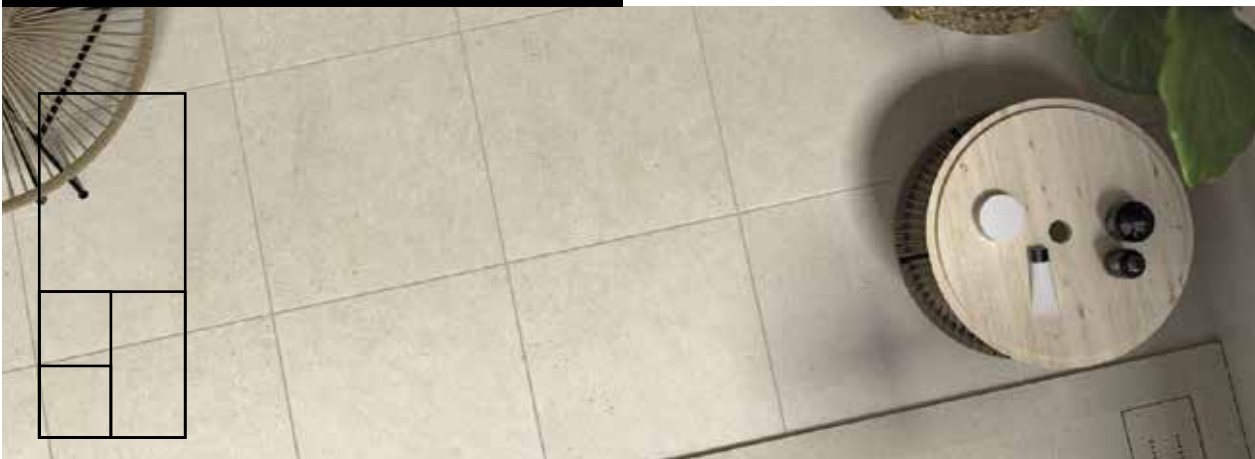

CERAMICS - CONCRETE STYLE